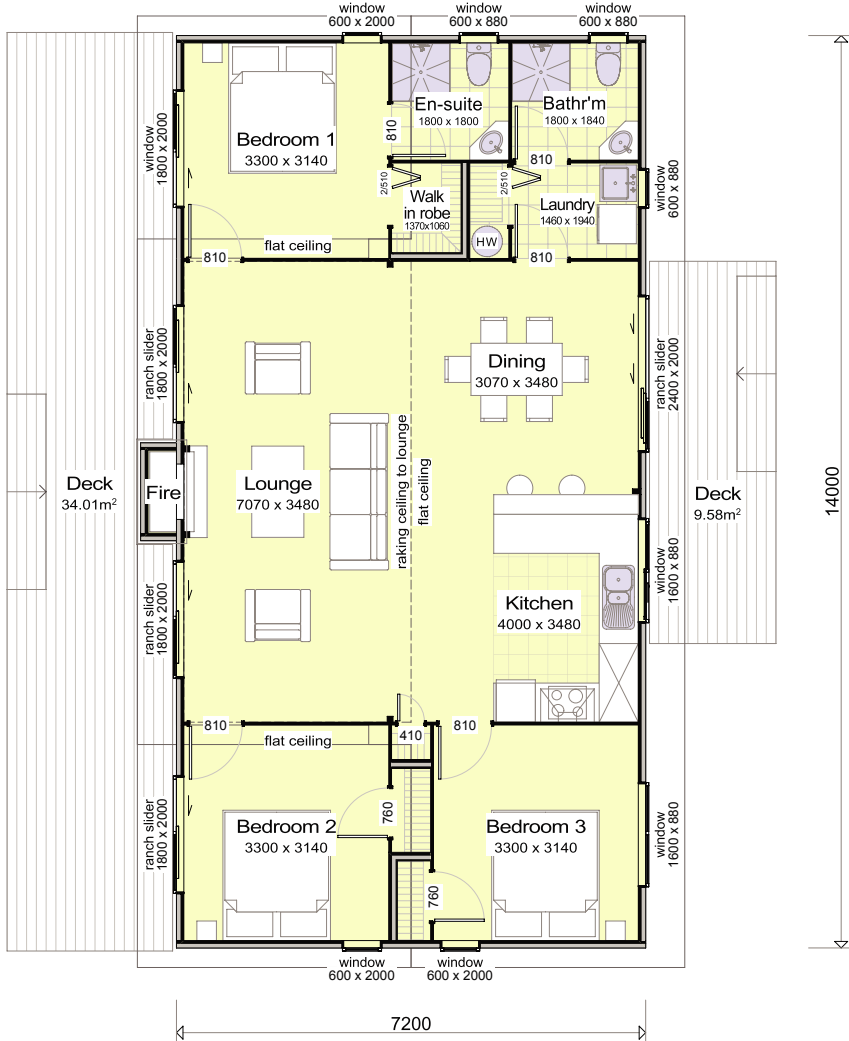

Features:

- Durable solid wood interior
- Bevelback weatherboards with corrugated iron chimney
- Open plan living
- Raked ceilings to lounge area
- Double glazed windows & doors

- | | |
|---|---|
|  1x Lounge |  3x Bedrooms |
|  1x Bathroom |  2x Toilets |
|  1x Laundry room |  1x Ensuite |
|  1x Dining |  1x Walk in robe |