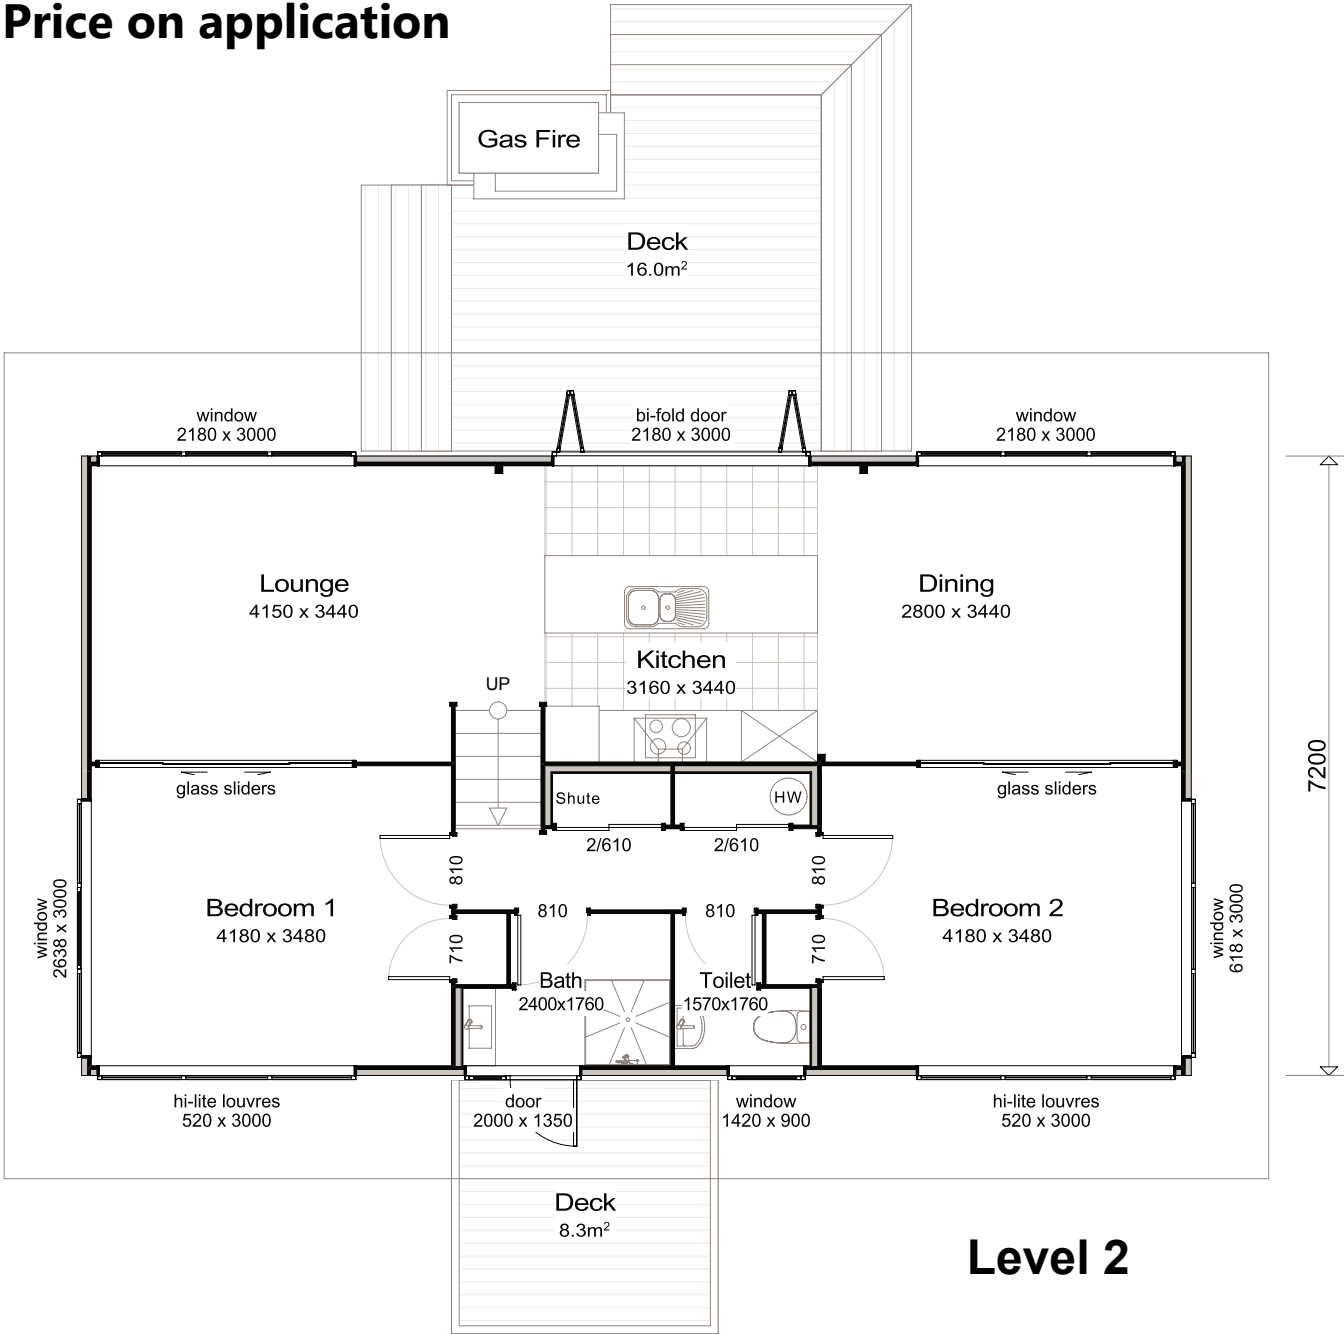

Features:

- Durable solid wood interior
- Bevelback weatherboards with corrugated iron
- Open plan living
- Raked ceiling throughout
- Wide soffits for extra shade
- Laundry with utility space, or guest bedroom
- Double glazed windows & doors
- Onsite build

- 1x Lounge
- 2x Bedrooms
- 1x Bathroom
- 1x Toilet
- 1x Laundry/Utility
- 1x Dining

TOUCHWOOD®

Naturally

Solid wood homes within your reach

Price on application

© Copyright Frontier Solid Wood Homes Limited 2015