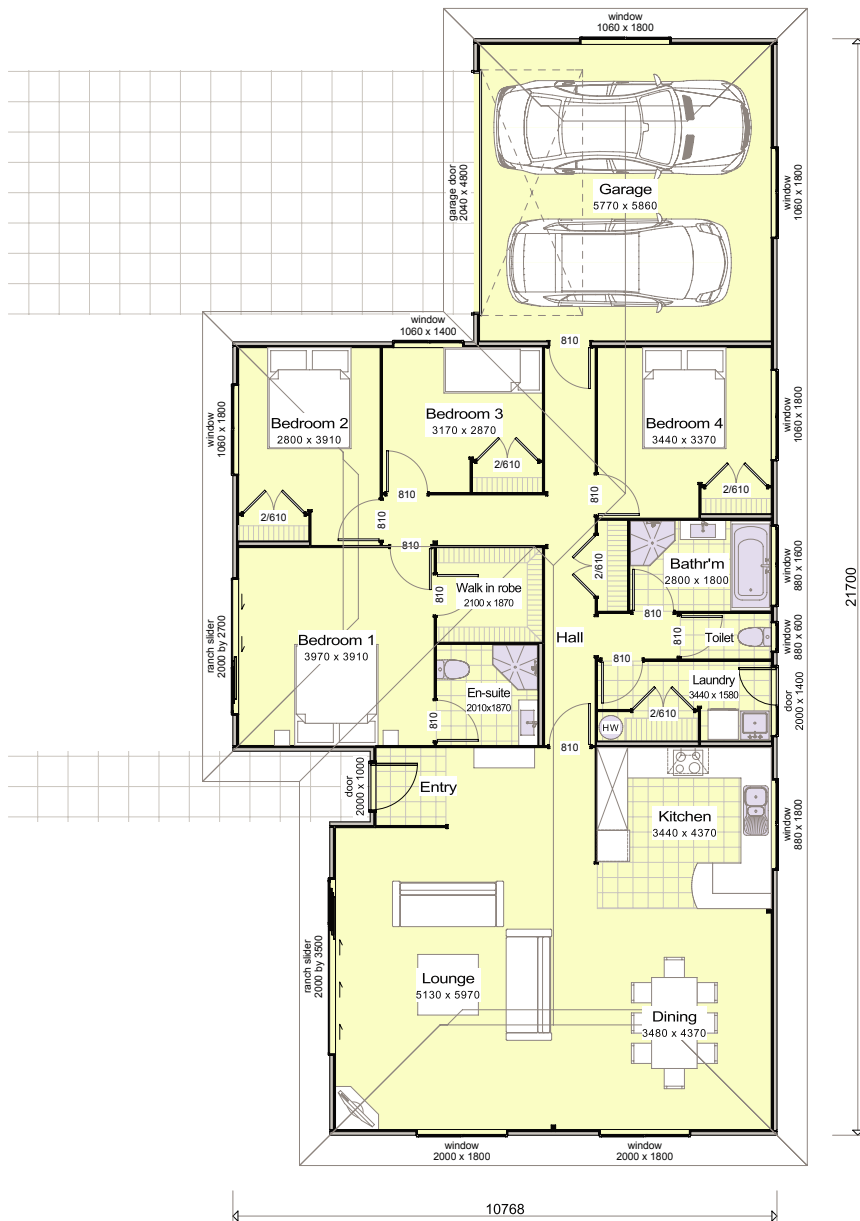

# Frontier series - Plan 7

4 Bedroom - 189m<sup>2</sup>

© Copyright Frontier Solid Wood Homes Limited 2015

## Features:

- Durable solid wood interior
- Weatherboard cladding with long run coloursteel roofing
- Open plan living
- Flat ceilings throughout
- Concrete floor
- Double glazed windows & doors
- Onsite build only

 1x Lounge	 4x Bedrooms
 1x Bathroom	 2x Toilets
 1x Dining	 1x Ensuite
 1x Laundry	 2x Secure parks

**TOUCHWOOD®**

Naturally

Solid wood homes within your reach

[www.touchwoodsolidwoodhomes.co.nz](http://www.touchwoodsolidwoodhomes.co.nz)