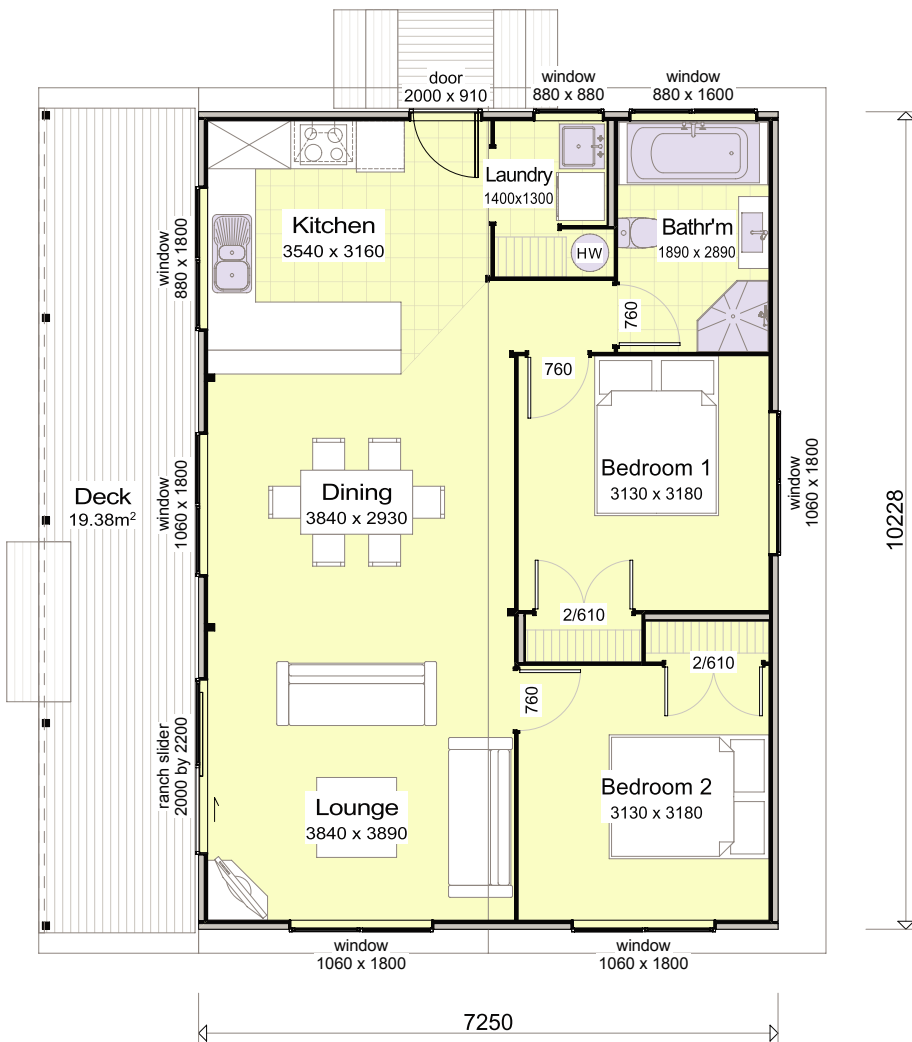

# Frontier series - Plan 4

2 Bedroom - 74m<sup>2</sup>

© Copyright Frontier Solid Wood Homes Limited 2015

## Features:

- Durable solid wood interior
- Weatherboard cladding
- Open plan living
- Flat ceilings throughout
- Transportable design
- Double glazed windows & doors

- |   |   |
|---|---|
|  1x Lounge   |  2x Bedrooms |
|  1x Bathroom |  1x Toilet   |
|  1x Laundry  |  1x Dining   |