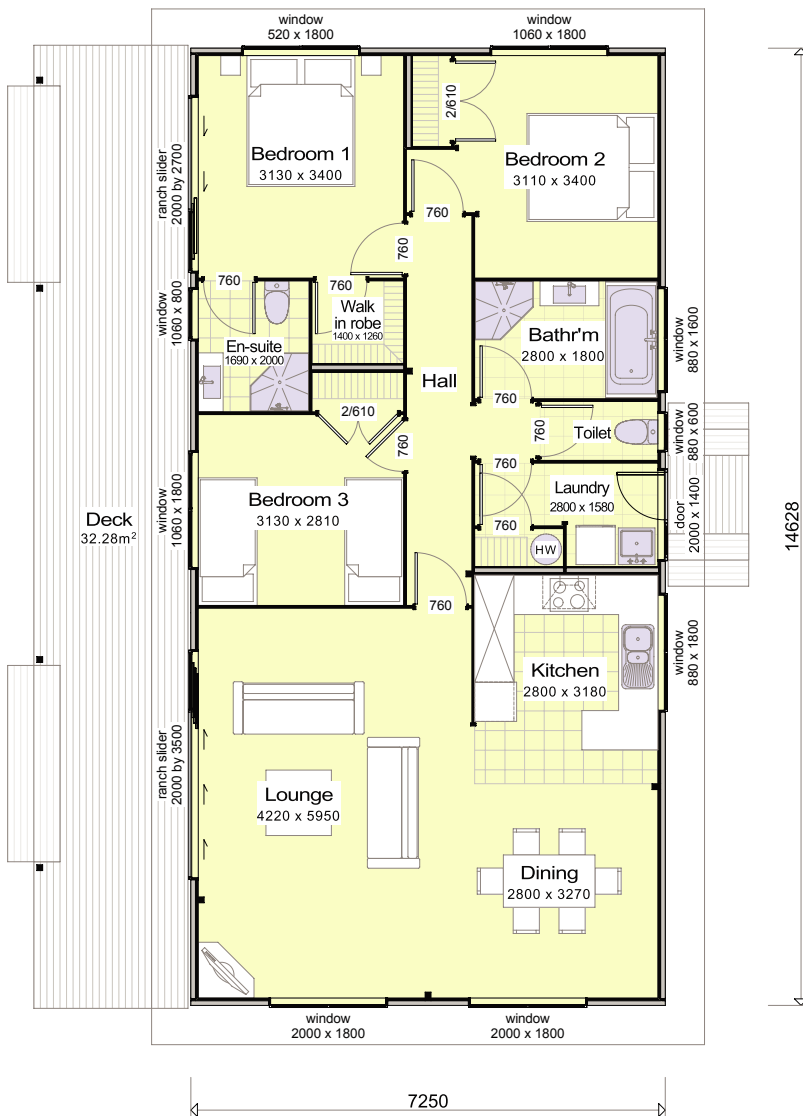

Artists Impression

© Copyright Frontier Solid Wood Homes Limited 2015

Features:

- Durable solid wood interior
- Weatherboard cladding
- Open plan living
- Flat ceilings throughout
- Transportable design
- Double glazed windows & doors

 1x Lounge	 3x Bedrooms
 1x Bathroom	 2x Toilets
 1x Laundry	 1x Ensuite
 1x Dining	 1x Walk in robe

TOUCHWOOD®

Naturally