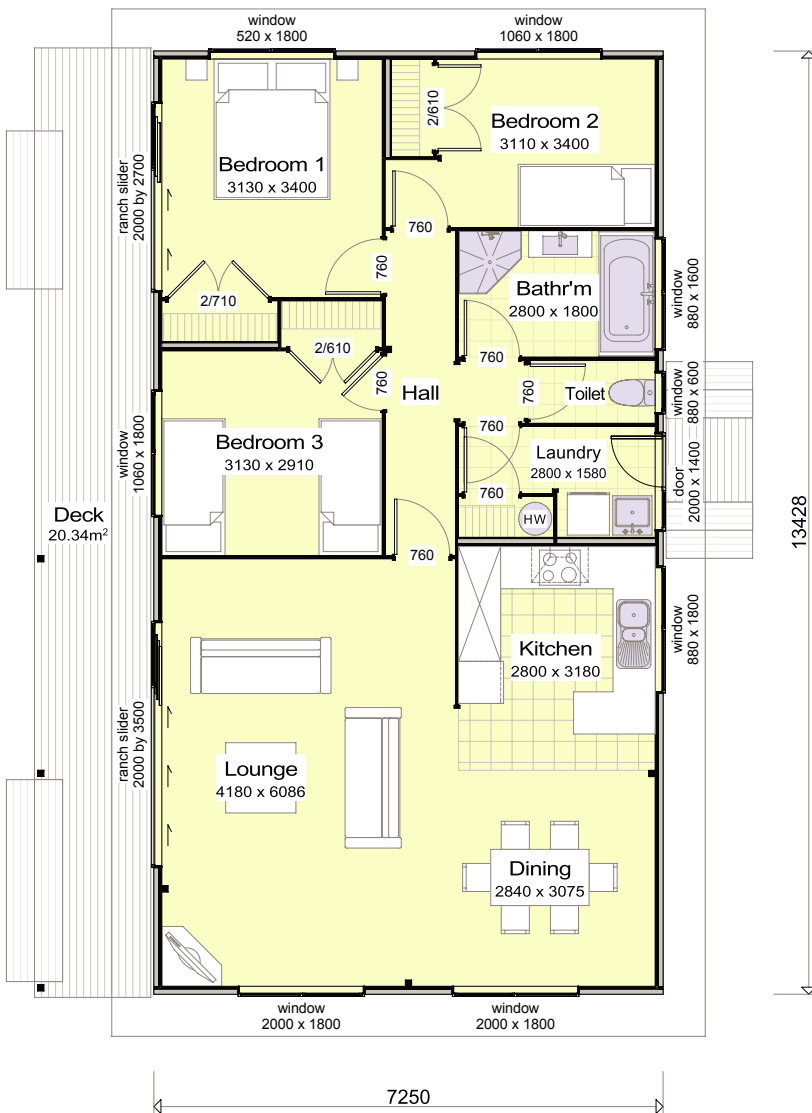

Frontier series - Plan 2

3 Bedroom - 97m²

© Copyright Frontier Solid Wood Homes Limited 2015

Features:

- Durable solid wood interior
- Weatherboard cladding
- Open plan living
- Flat ceilings throughout
- Transportable design
- Double glazed windows & doors

 1x Lounge	 3x Bedrooms
 1x Bathroom	 1x Toilet
 1x Laundry	 1x Dining

TOUCHWOOD®

Naturally

Solid wood homes within your reach

www.touchwoodsolidwoodhomes.co.nz