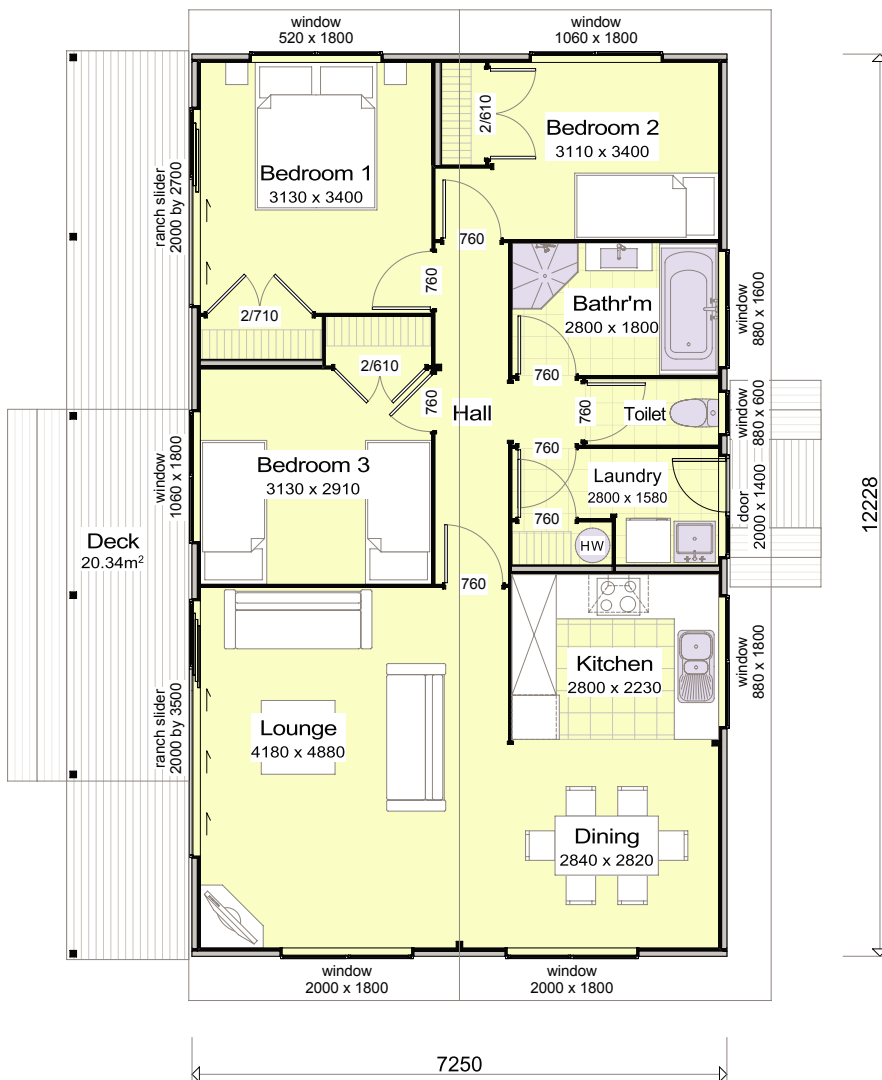

Frontier Series - Plan 1

3 Bedroom - 88m²

© Copyright Frontier Solid Wood Homes Limited 2015

Features:

- Durable solid wood interior
- Weatherboard cladding
- Open plan living
- Flat ceilings throughout
- Transportable design
- Double glazed windows & doors

 1x Lounge	 3x Bedrooms
 1x Bathroom	 1x Toilet
 1x Laundry	 1x Dining

TOUCHWOOD®

Naturally

Solid wood homes within your reach

www.touchwoodsolidwoodhomes.co.nz