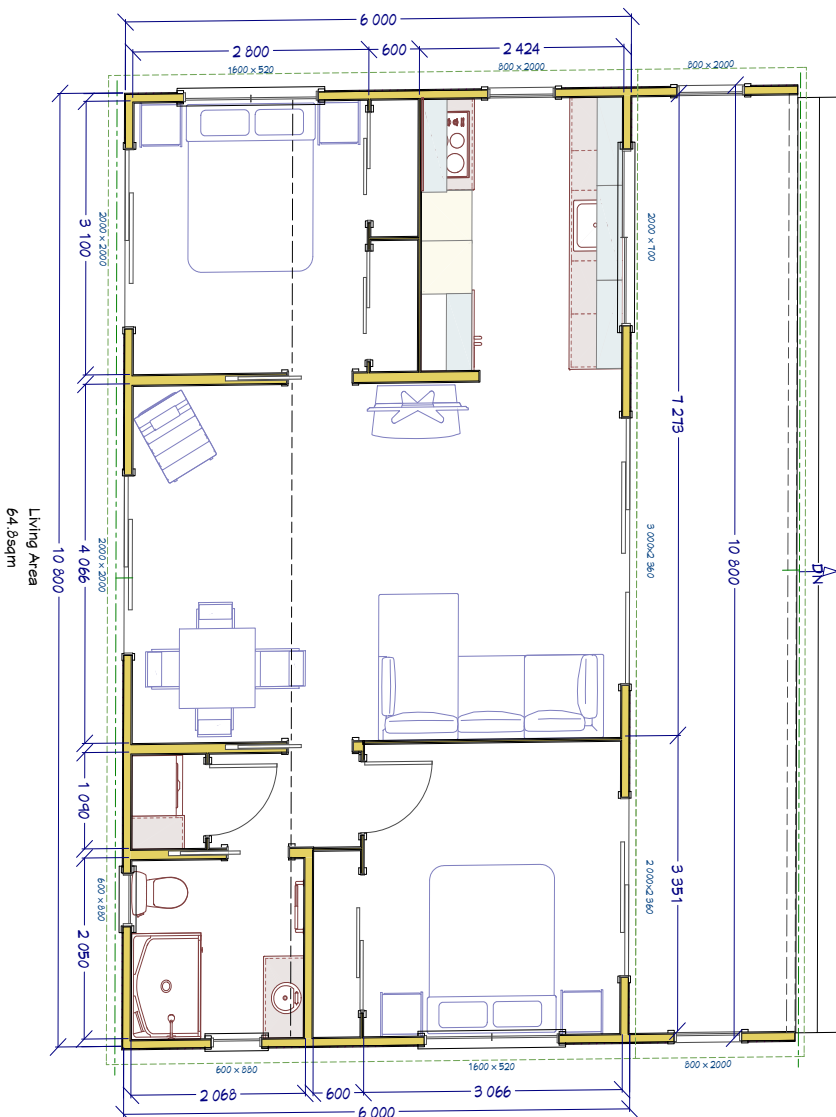

Dreamwood Series - Plan 7

2 Bedroom - 65m²

Features:

- Durable solid wood interior
- Timber weatherboard cladding
- Open plan living
- Transportable design
- Raking ceilings throughout
- Double glazed windows & doors

 1x Lounge	 2x Bedrooms
 1x Bathroom	 1x Toilet
 1x Laundry room	 1x Dining

TOUCHWOOD®

Naturally

© Copyright Touchwood Solid Wood Homes Limited

solid wood homes within your reach

www.touchwoodsolidwoodhomes.co.nz